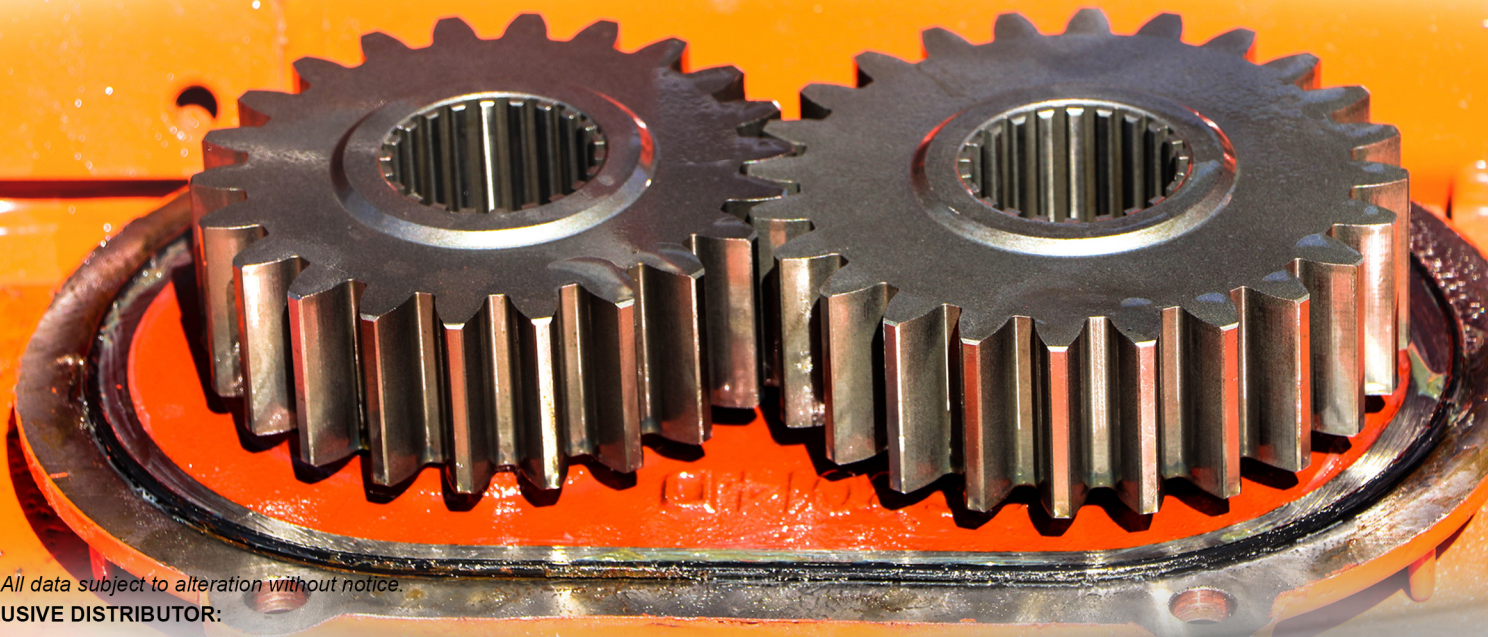

Note: All data subject to alteration without notice.

EXCLUSIVE DISTRIBUTOR:

ALL CERTIFIED EQUIPMENT TRADING CORPORATION

Manila Office:

Ilocos Norte Office:

Isabela Office:

Occ. Mindoro Office:

No. 365 Urieta St.,
Brgy. Buenavista,
Sablayan,
Occidental Mindoro
Globe No. 0917-626-4896

Iloilo Office:

Bacolod Office:

Davao Office:

ACETC BLDG.
Km.7, McArthur Hi-way,
Bangkal, Davao City
Tel No.: (082) 293-9477
Globe No. 0917-706-0948

CDO Office